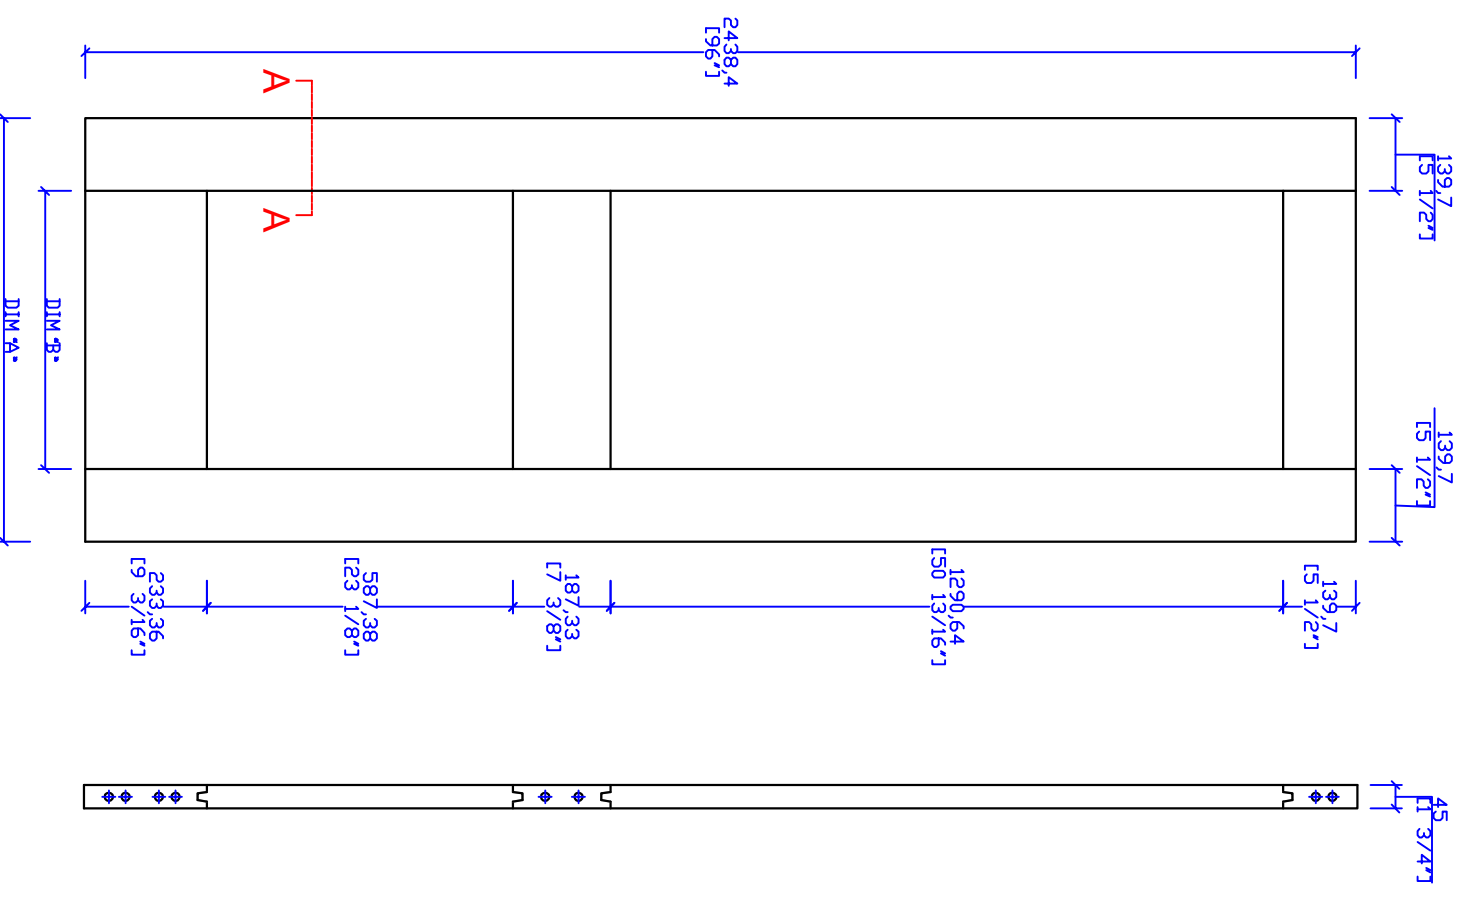

DOOR SIZE	DIM "A"	DIM "B"	PANEL SIZE	18mm
2-8	813 (32")	533.4 (21")	569x1325 (22.4"x52.165")	569x622 (22.4"x24.488")
3-0	914 (36")	635.0 (25")	670x1325 (26.378"x52.165")	670x622 (26.378"x24.488")

THIS DRAWING AND THE INFORMATION CONTAINED HEREIN IS PROPRIETARY TO TRIMLITE COMPANY AND SHALL NOT BE REPRODUCED, COPIED OR DISCLOSED IN WHOLE OR PART, OR USED FOR MANUFACTURE OR FOR ANY OTHER PURPOSE WITHOUT THE WRITTEN PERMISSION OF TRIMLITE COMPANY.

Rev. #	Description	Date	by Whom
A		2016.12.19	

TITLE
8402-FR
(1-3/4"x8-0") MDF

DRAWING NO. **T-8402FR-96-45**

LAYOUT 6/12 SCALE NTS DIMENSIONS mm/[in"]

DRAWN BY: DATE

TRIMLITE